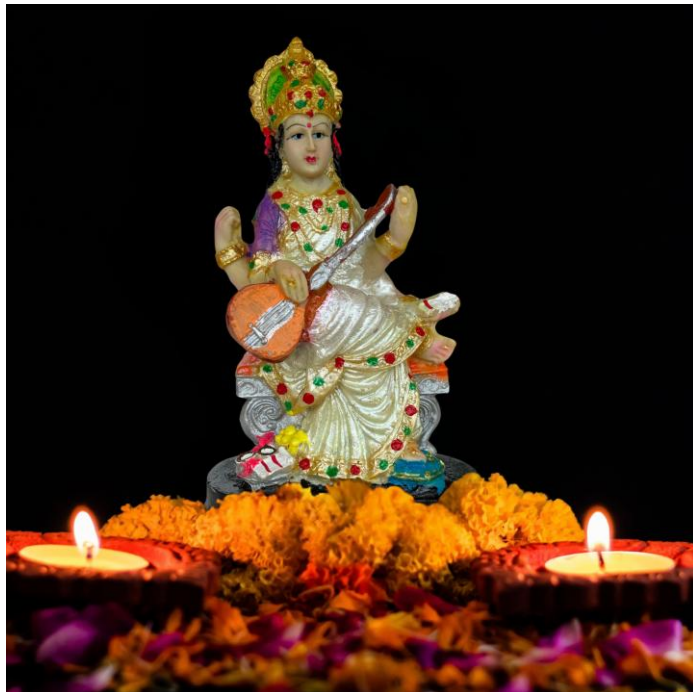

Graceful Marble Saraswati Idols: Perfect for Study Tables, Homes, and Temples

Saraswati, the revered goddess of wisdom, knowledge, and arts, is a divine symbol of enlightenment and creativity. Owning a Saraswati idol not only enhances the spiritual ambiance of your space but also serves as a reminder to pursue intellectual and artistic pursuits with dedication. Here, we explore the variety of Saraswati idols, from elegant marble sculptures to small study table idols, perfect for every setting.

- [ma saraswati idol](#)
- [maa saraswati idol small](#)

Marble Saraswati Idol:

Marble Saraswati idols are masterpieces of craftsmanship, often chosen for temples and homes with spacious interiors. The intricate carvings, vibrant colors, and polished finish make these idols stand out. Whether you're looking for a traditional white marble Saraswati idol or a vibrant depiction with colorful ornaments, the options are endless. Big-size Saraswati idols, crafted from premium marble, are ideal for temples or as a centerpiece in a pooja room. Their divine presence brings a sense of tranquility and devotion to any environment.

Big Size Saraswati Photo:

If you prefer a large visual representation over a physical idol, a big-size Saraswati photo can be a perfect choice. These photos are often framed with intricate designs and vibrant imagery, capturing the goddess's serene expression and divine aura. Placing a big Saraswati photo in your home or workspace creates an inspiring atmosphere that encourages learning and creativity.